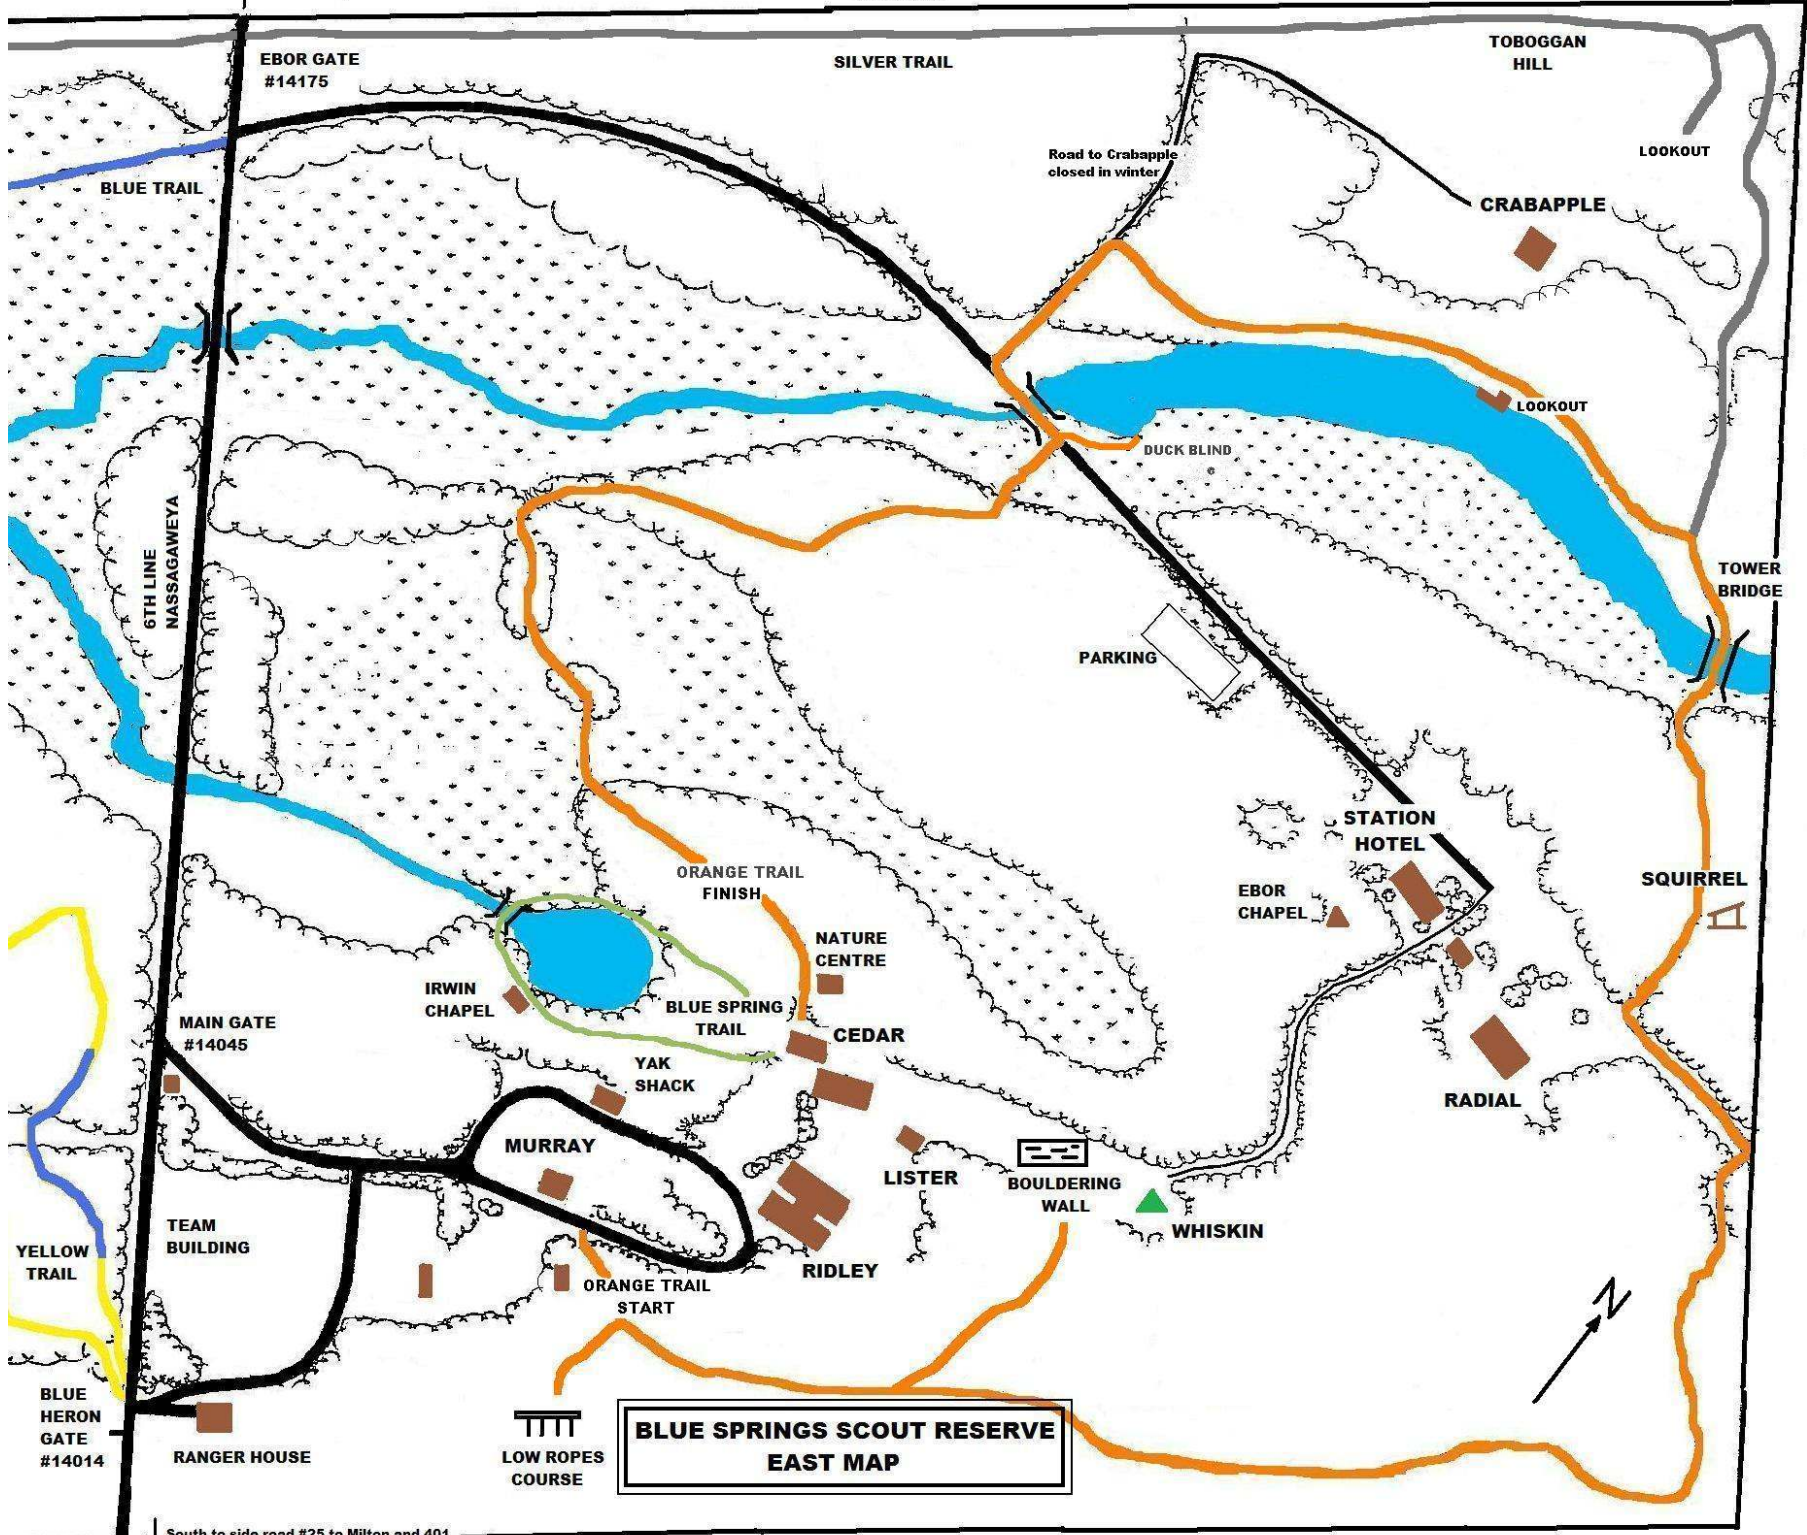

North to Hwy # 7 Acton and Rockwood

100 METRES

**BLUE SPRINGS SCOUT RESERVE  
EAST MAP**

TTT  
LOW ROPES  
COURSE

South to side road #25 to Milton and 401